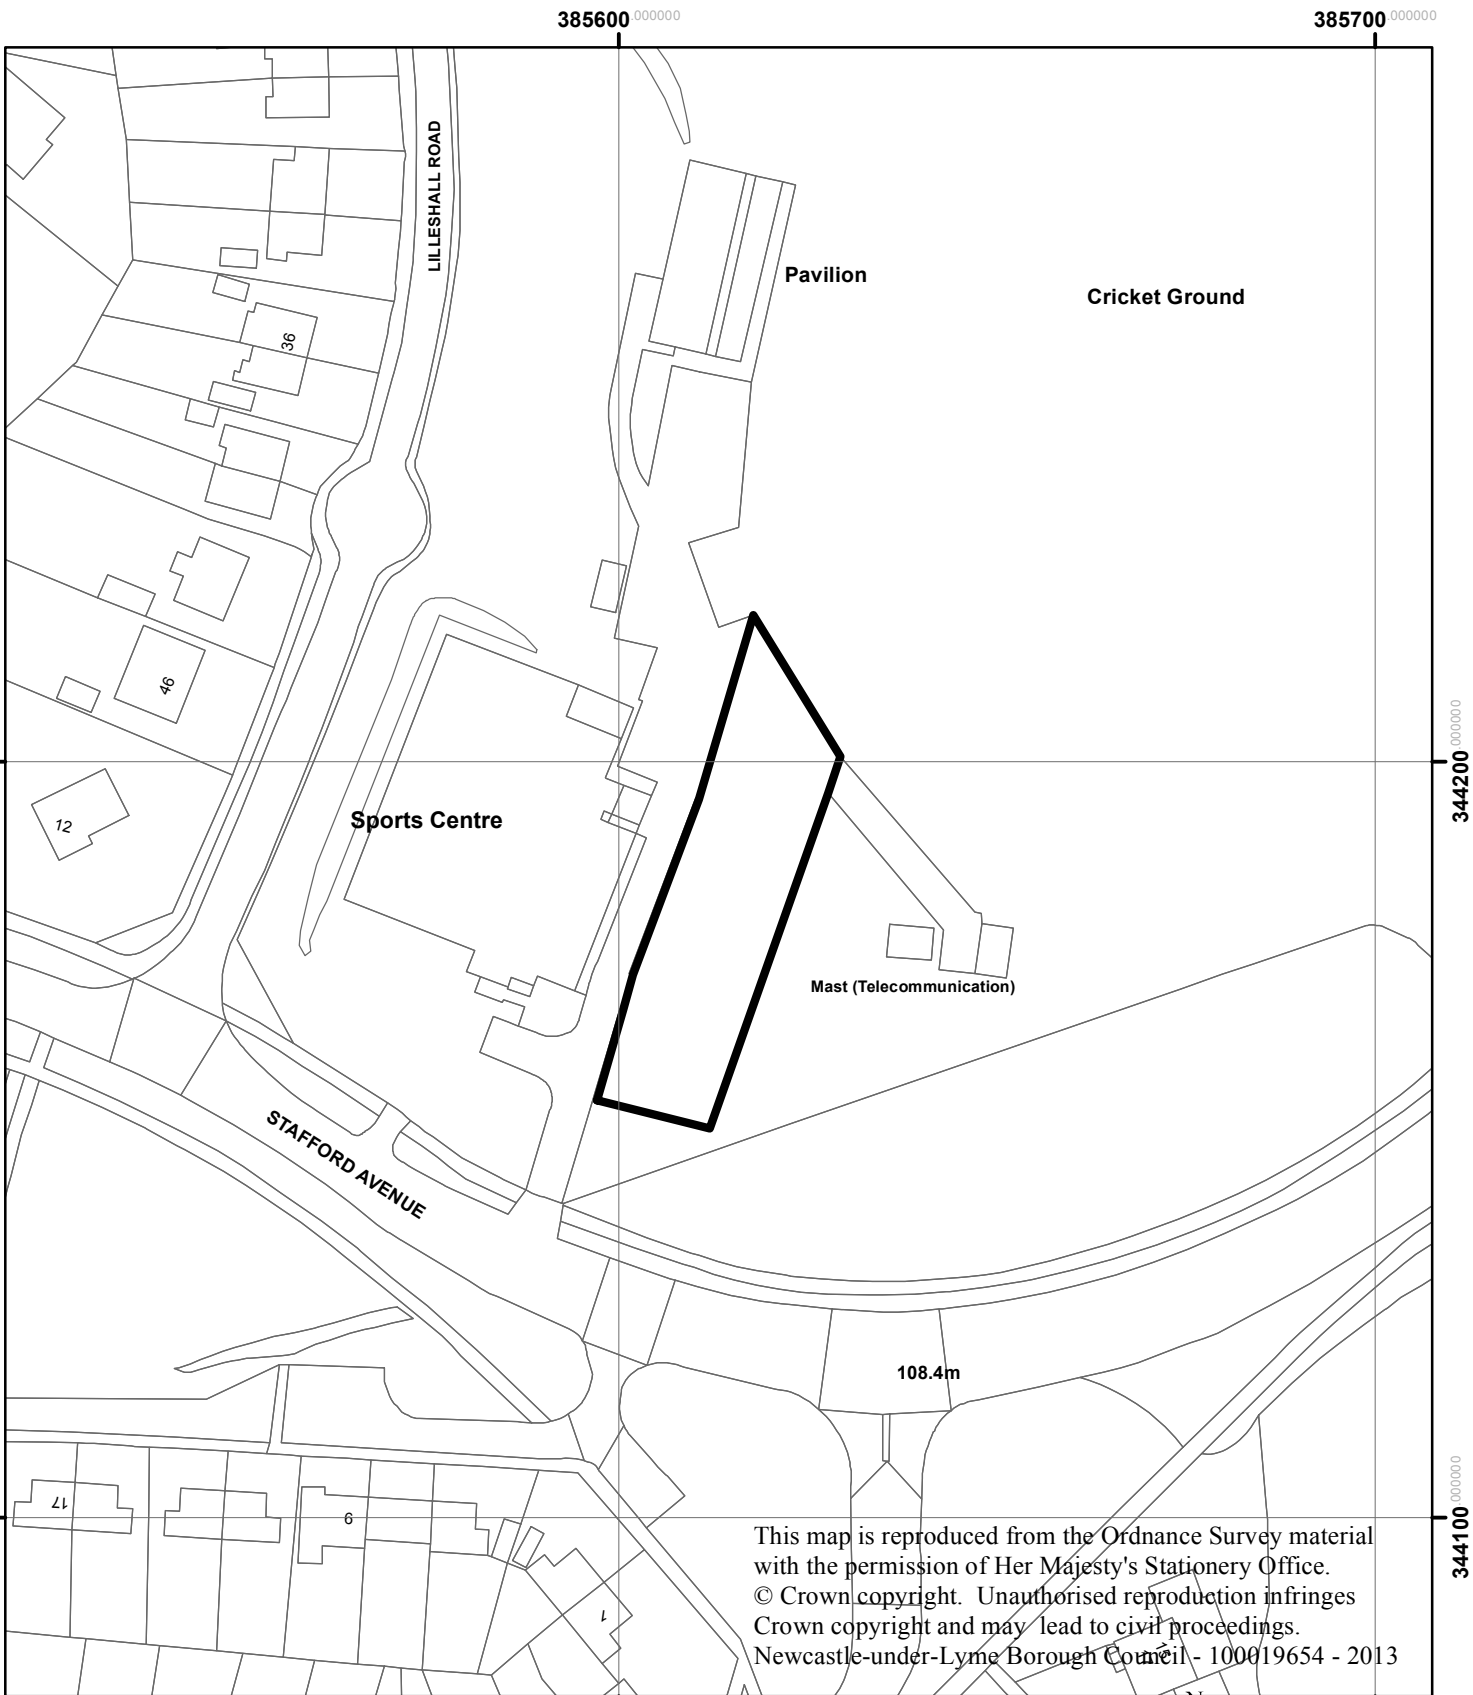

Newcastle and Hartshill Cricket Club
Clayton Sports Centre, Stafford Avenue

14/00293/FUL

This map is reproduced from the Ordnance Survey material with the permission of Her Majesty's Stationery Office. © Crown copyright. Unauthorised reproduction infringes Crown copyright and may lead to civil proceedings. Newcastle-under-Lyme Borough Council - 100019654 - 2013